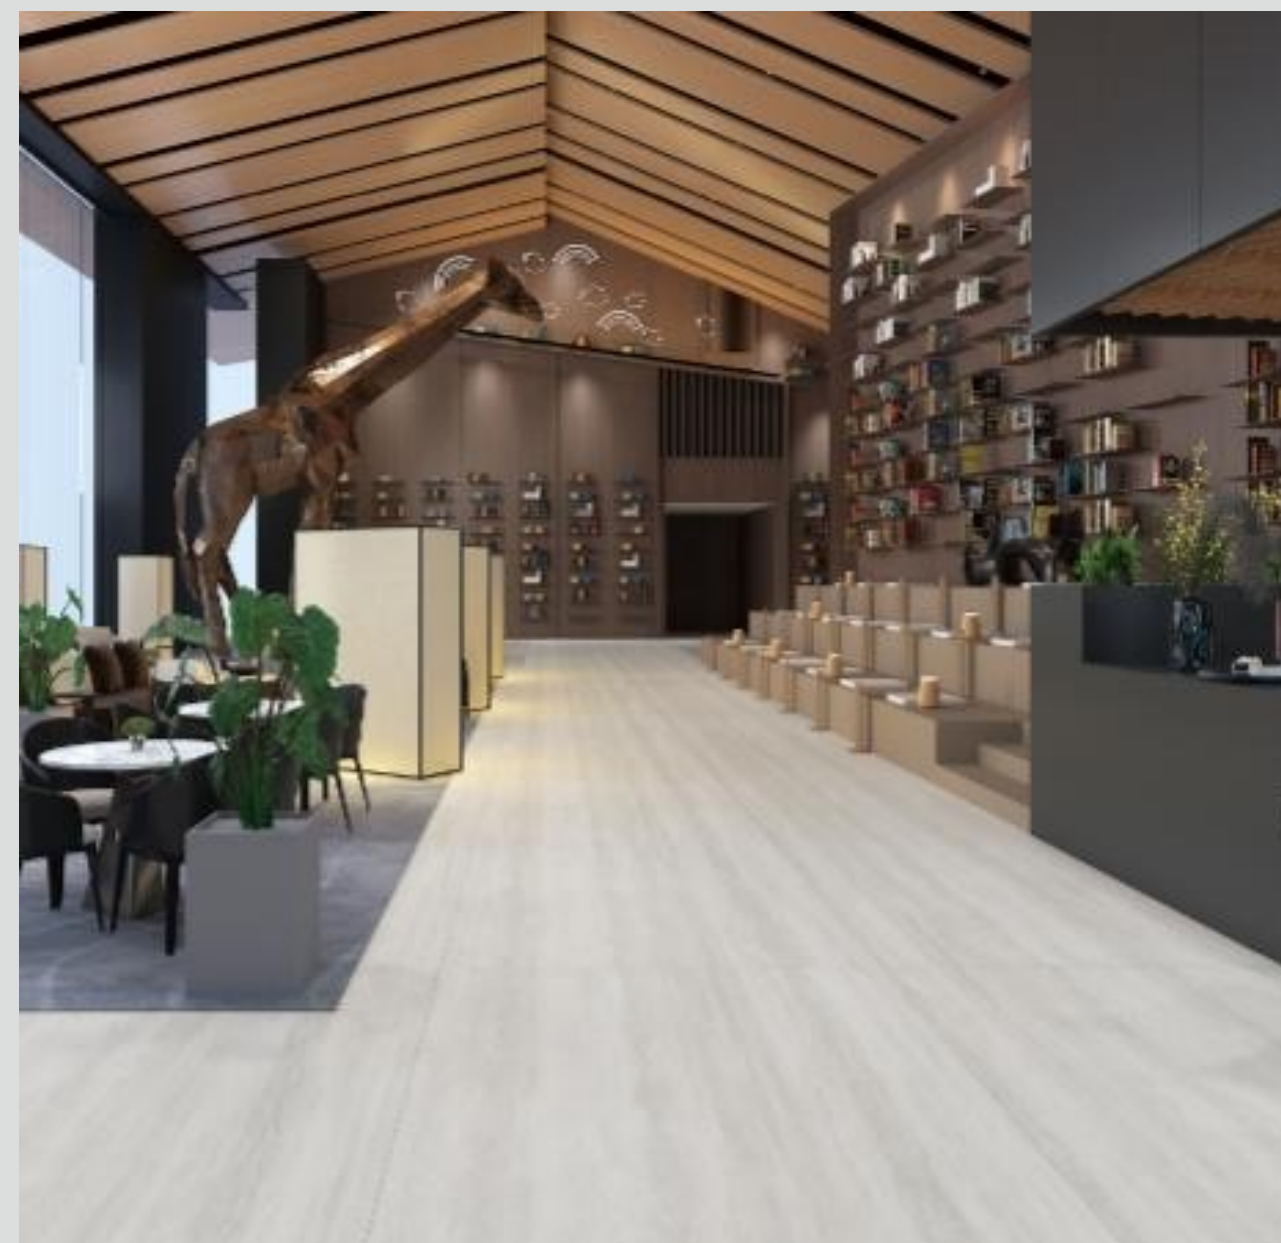

## FLO STONE

ID: 163212DW02Y  
1600 × 3200 × 12MM

Matte

Applicable space :

MATTE SURFACE + 12 M M

MATTE SURFACE + 12 M M